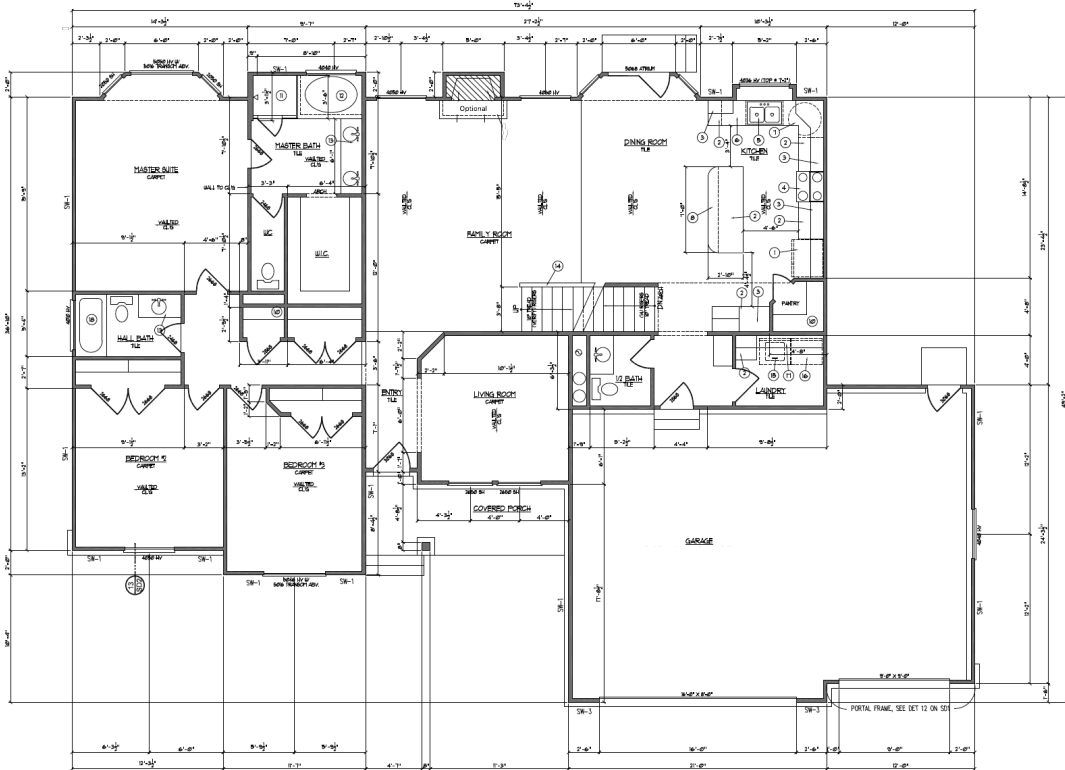

NEWTON
FARM

BLUEBELL

2003 Sq Ft (MAIN)

445 Sq Ft (Optional Bonus)