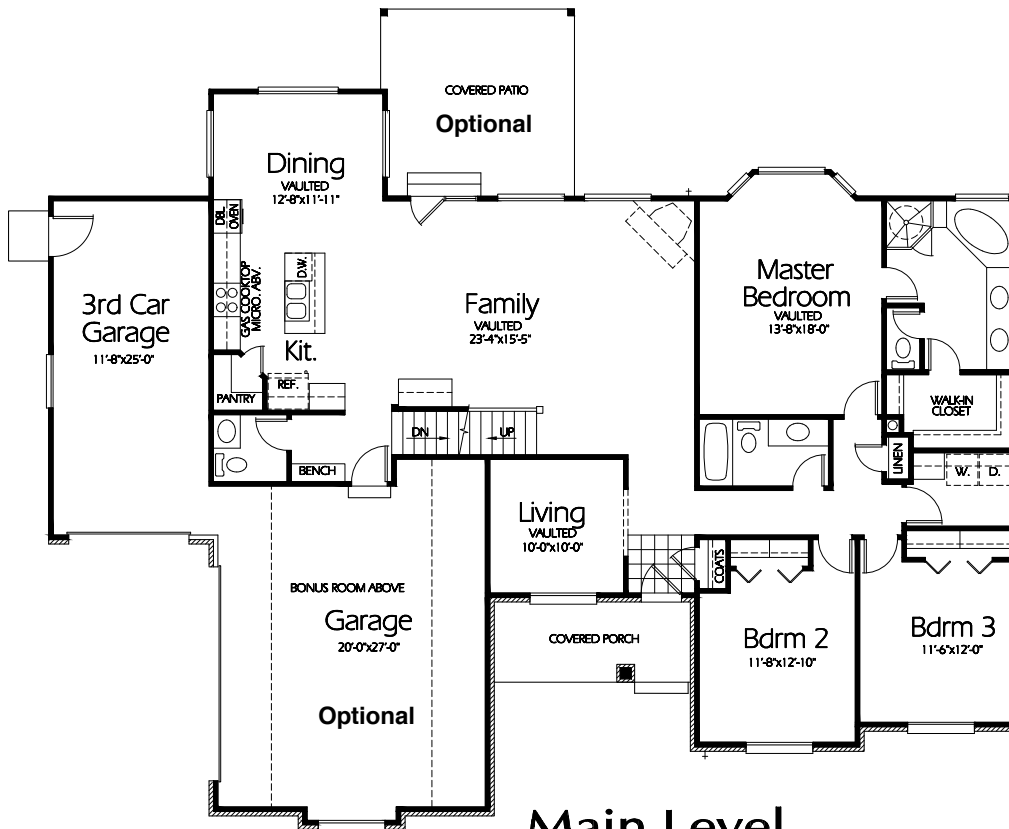

NEWTON
FARM

DELANO

© Copyright 2014 Hearthstone Design, Inc. All rights reserved

Main Level

2021 Sq. Feet

Plan R-1972b-065

Overall Dimensions 72'-6" x 61'-4"
2021 Finished Sq. Feet
Room Sizes Shown Are Approximate