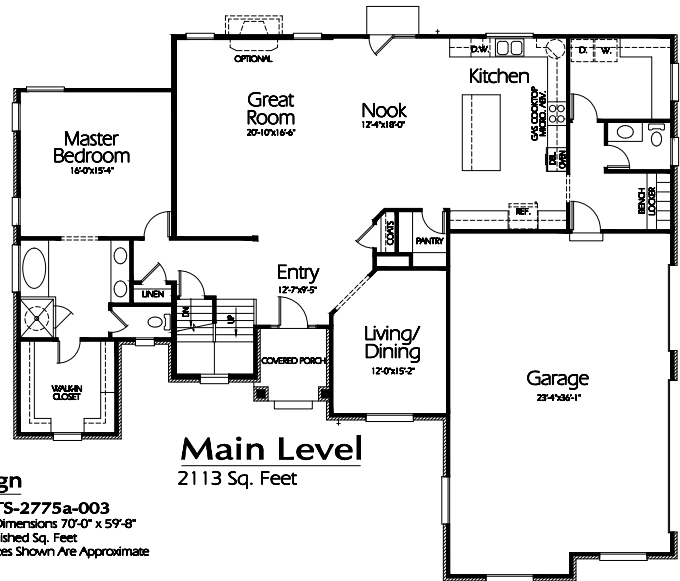

NEWTON FARM

ENSIGN

© Copyright 2014 Hearthstone Design, Inc. All rights reserved

Upper Level

1043 Sq. Feet

© Copyright 2015 Hearthstone Design, Inc. All rights reserved

Main Level

2113 Sq. Feet

Ensign

Plan TS-2775a-003
Overall Dimensions 70'-0" x 59'-8"
3156 Finished Sq. Feet
Room Sizes Shown Are Approximate

© Copyright 2015 Hearthstone Design, Inc. All rights reserved