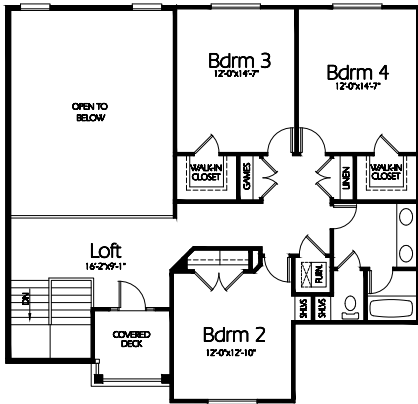

NEWTON FARM

ENSIGN

© Copyright 2014 Hearthstone Design, Inc. All rights reserved

Upper Level

1043 Sq. Feet

© Copyright 2015 Hearthstone Design, Inc. All rights reserved

Main Level

2113 Sq. Feet

Ensign

Plan TS-2775a-003
Overall Dimensions 70'-0" x 59'-8"
3156 Finished Sq. Feet
Room Sizes Shown Are Approximate

© Copyright 2015 Hearthstone Design, Inc. All rights reserved