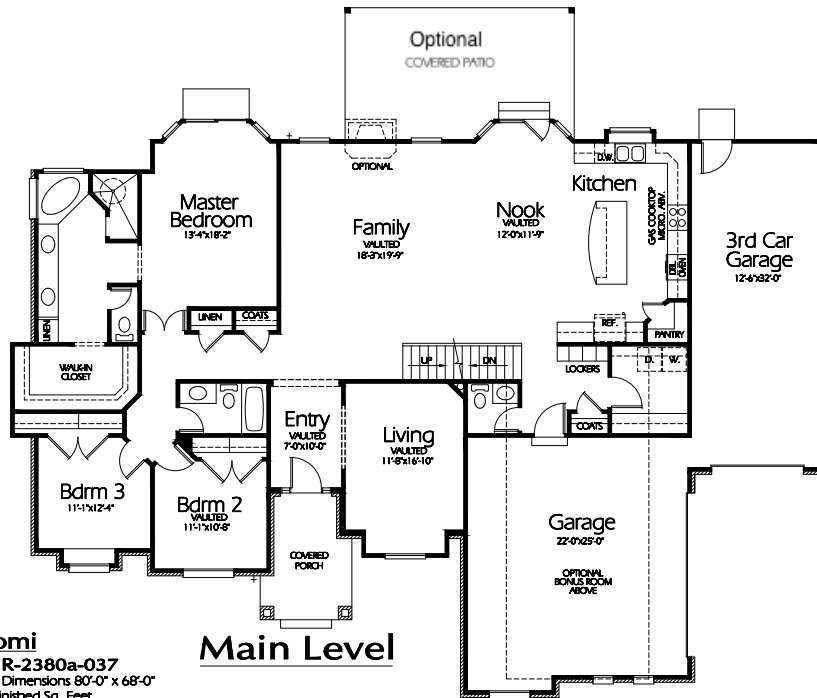

NEWTON
FARM

NAOMI

© Copyright 2014 Hearthstone Design, Inc. All rights reserved

Naomi
Plan R-2380a-037
Overall Dimensions 80'-0" x 68'-0"
2383 Finished Sq. Feet
Room Sizes Shown Are Approximate

Main Level