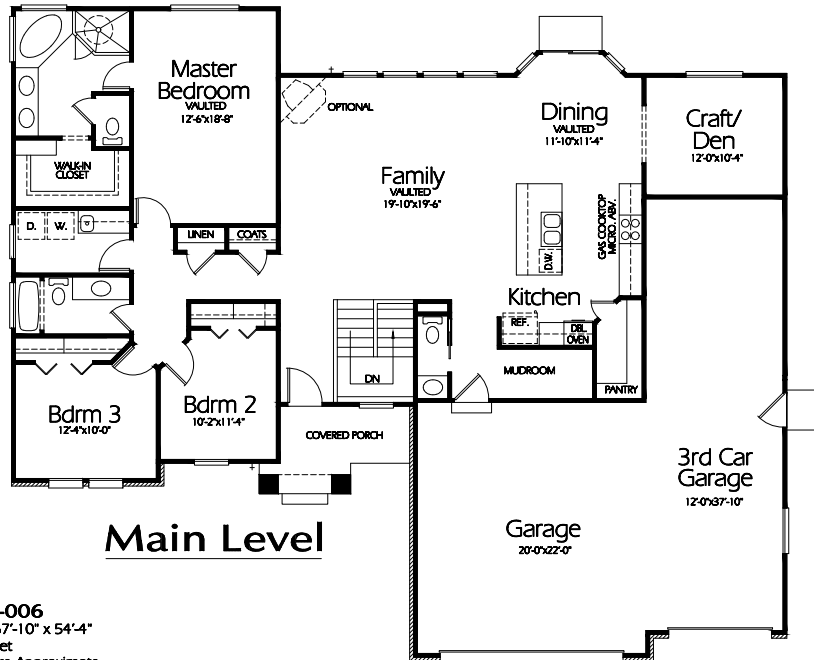

NEWTON
FARM

SUNRISE

© Copyright 2014 Hearthstone Design, Inc. All rights reserved

Main Level

Sunrise
Plan R-1932b-006
Overall Dimensions 67'-10" x 54'-4"
2045 Finished Sq. Feet
Room Sizes Shown Are Approximate