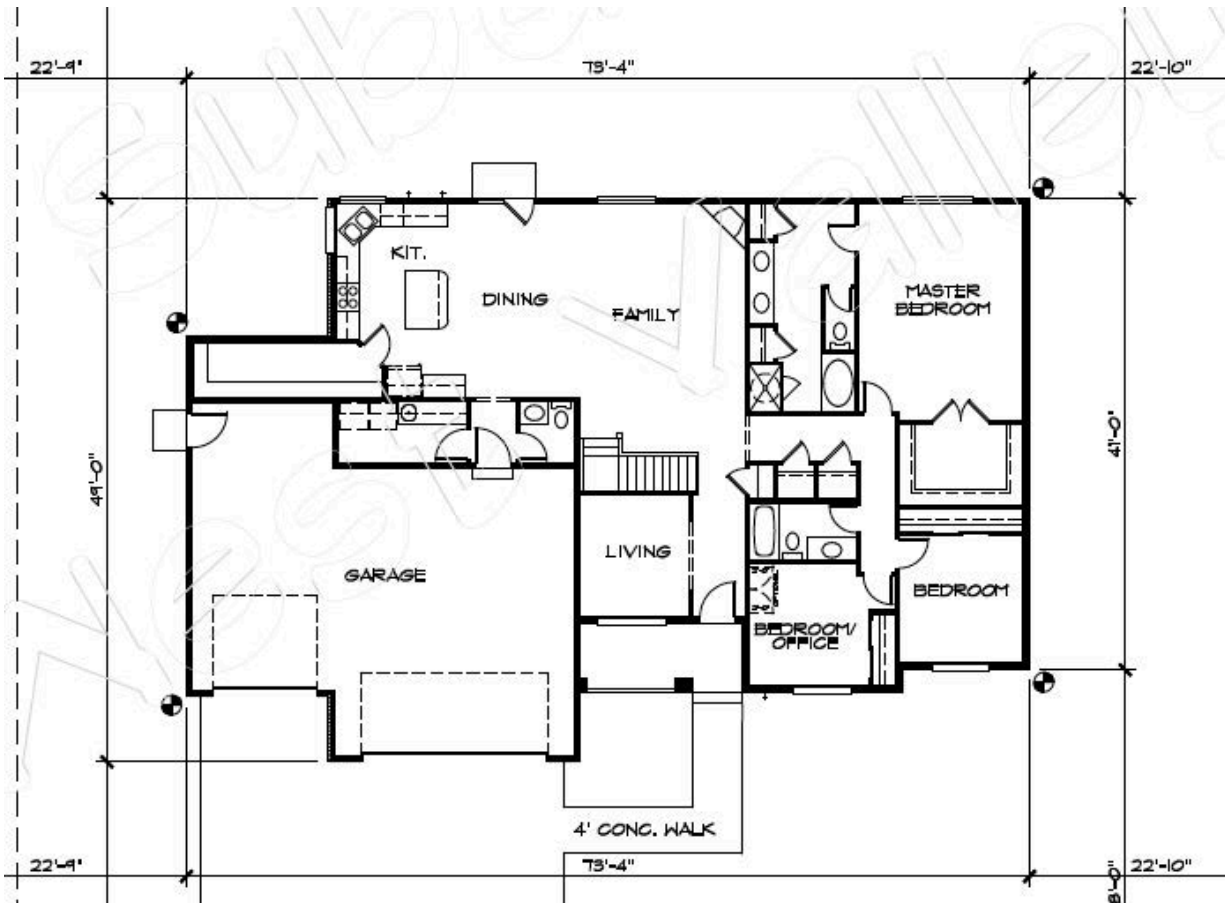

NEWTON
FARM

BRUIN

2166 Sq Ft Finished