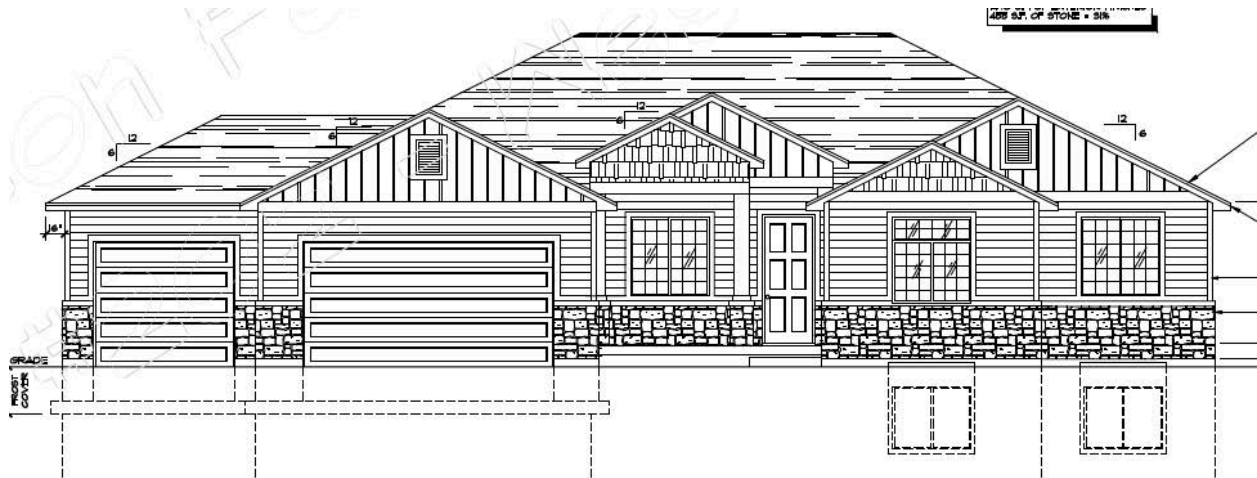

NEWTON
FARM

BRUIN

2166 Sq Ft Finished